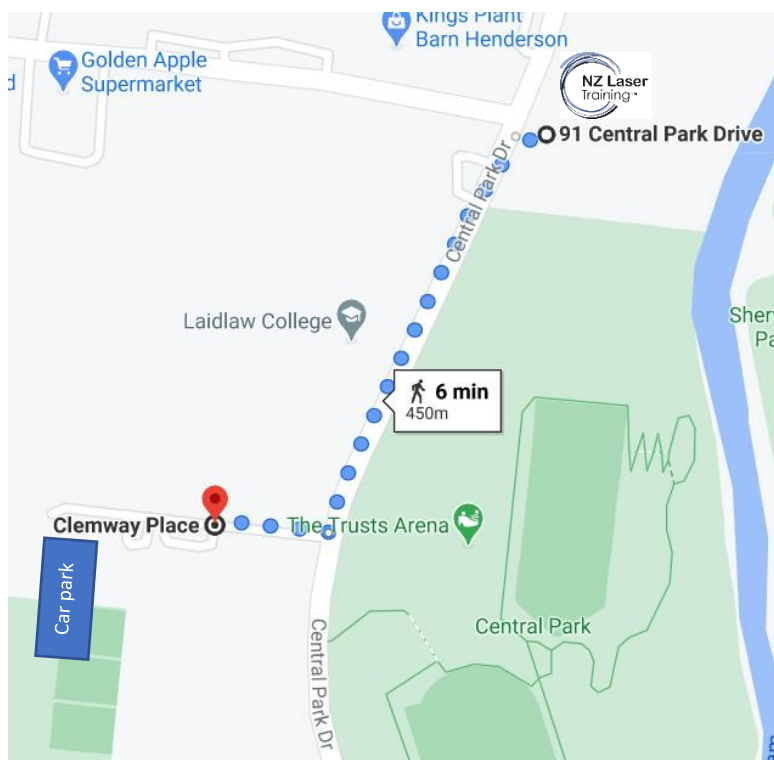

Additional parking is available on Clemway Place, just off Central Park Drive

Look out for the 'Stadium overflow' car parking sign. This is just 6 minutes' walk from the training venue.

You may also be able to park in the Trust Arena Car park if the gates are open. NZ Laser Training does not take any responsibility for your vehicles security, please do not leave valuables in your car. Check signage for changes to parking availability or time limits.